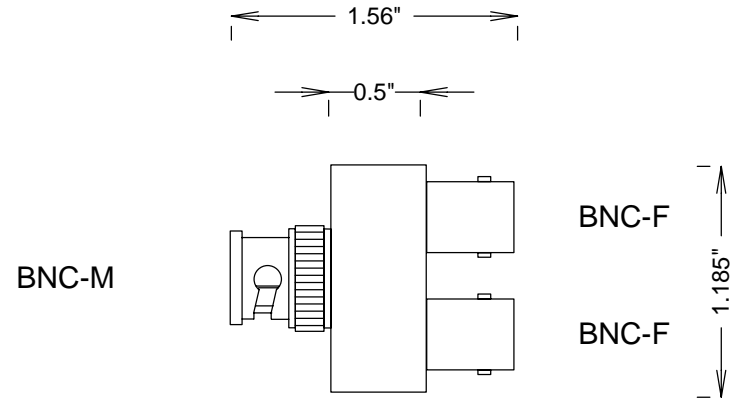

SPECIFICATIONS

ELECTRICAL
 FREQUENCY: 0-4 GHZ

MECHANICAL
 MATERIAL BODY: NICKEL PLATED BRASS
 CONTACT PLATING: Au

				S. M. ELECTRONICS			
				FAIRVIEW, TX WWW.SMELECTRONICS.US			
				TITLE			
				BNC Y ADAPTER M-F-F 4GHZ			
SIZE	CAGE CODE	DWG NO		REV			
A	3FKR5	SM3442		-			
SCALE			SHEET				