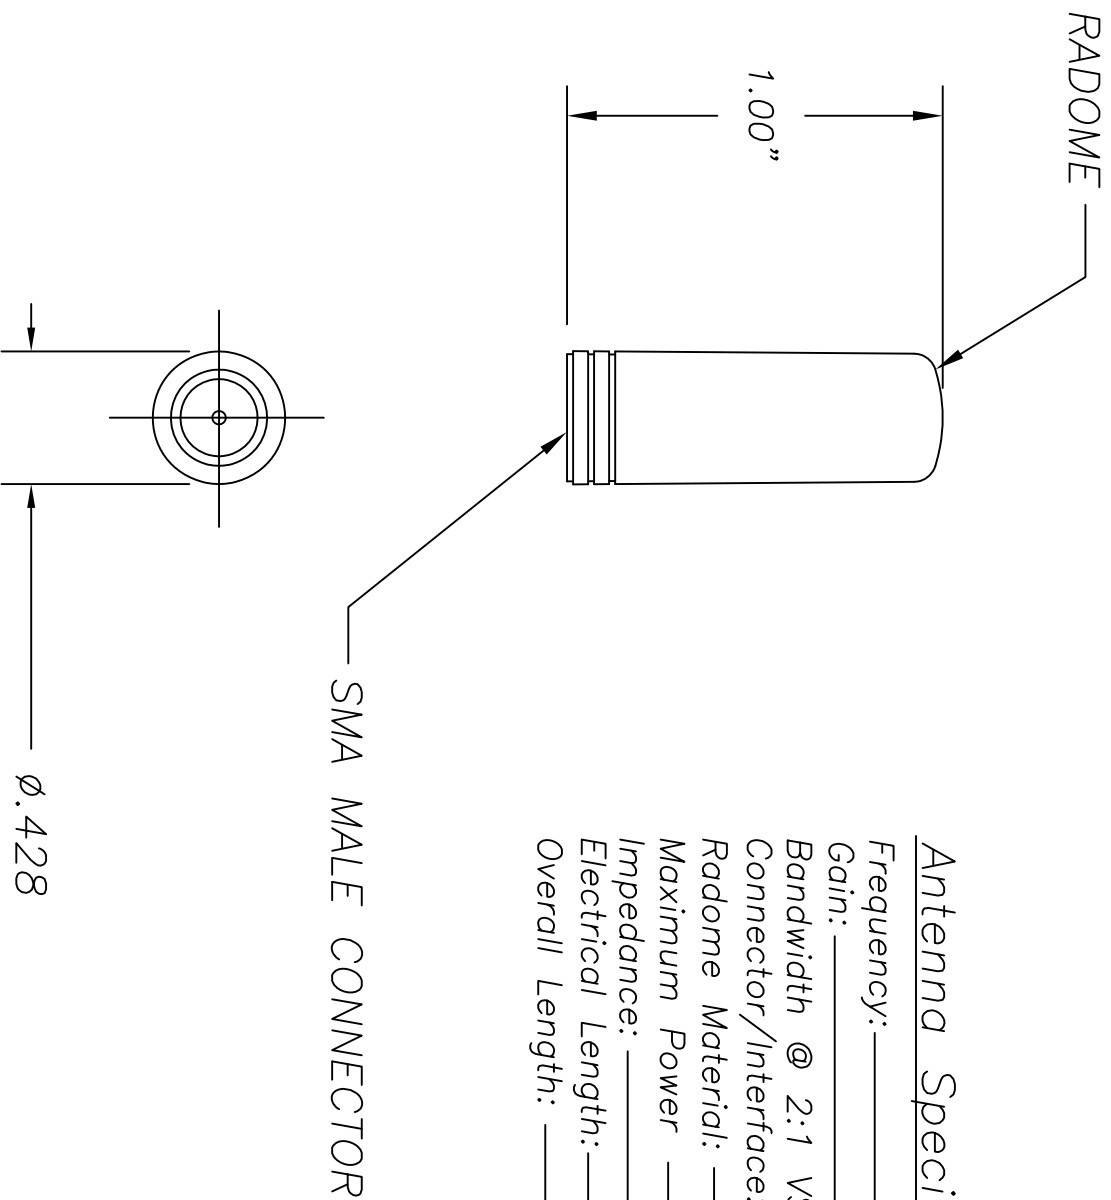

PSTGO-2400HS

RUBBER DUCK, HARD ABS RADOME 2400-2490 MHz

MOBILE MARK
COMMUNICATIONS ANTENNAS

3900-B RIVER ROAD, SCHILLER PARK, IL 60176
PHONE: (847) 671-6690 * FAX (847) 671-6715
VISIT OUR WEBSITE AT WWW.MOBILEMARK.COM

Antenna Specifications:

Frequency: _____ 2400-2490 MHz
Gain: _____ 0 dBi Maximum
Bandwidth @ 2:1 VSWR: _____ 85 MHz or better
Connector/Interface: _____ SMA Male
Radome Material: _____ Black High Impact ABS Plastic
Maximum Power _____ 10 watts
Impedance: _____ 50 OHM Nominal
Electrical Length: _____ 1/4 wave
Overall Length: _____ 1.00" Lg.