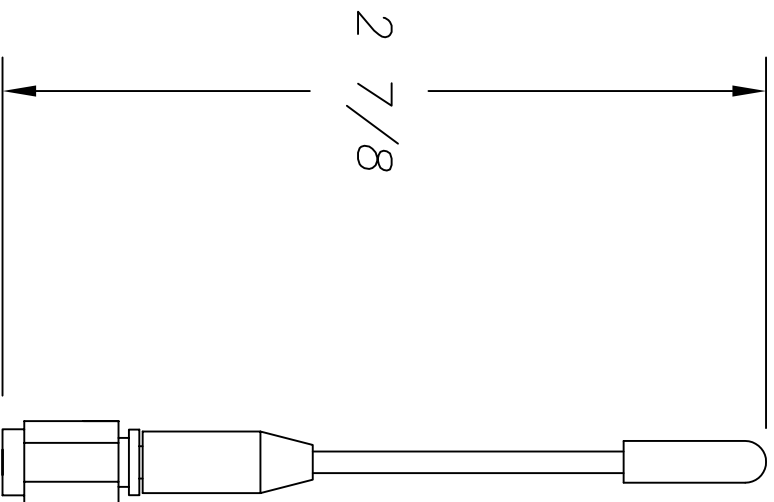

### Antenna Specifications:

Frequency: \_\_\_\_\_ 902-928 MHz  
Gain: \_\_\_\_\_ 0 dBi Maximum  
VSWR: \_\_\_\_\_ < 2:1 VSWR across freq. range  
Connector/Interface: \_\_\_\_\_ SMA female  
Radome Material: \_\_\_\_\_ Polyurethane  
Polarization: \_\_\_\_\_ Vertical  
Impedance: \_\_\_\_\_ 50 OHM Nominal  
Electrical Length: \_\_\_\_\_ 1/4 wave  
Overall Length: \_\_\_\_\_ 2 7/8" Lg.