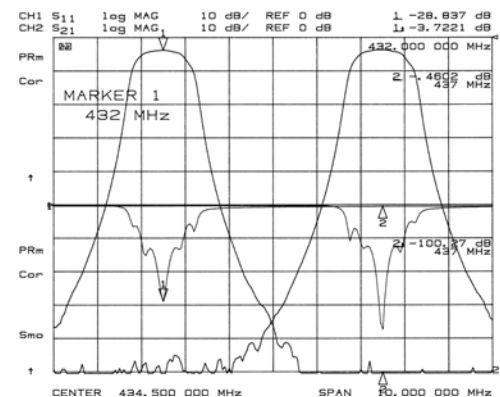

### MECHANICAL SPECIFICATIONS

Dim (HxWxD) (Max.)	Inches	8 3/4 x 19 x 19	8 3/4 x 19 x 19	15 3/4 x 19 x 19	15 3/4 x 19 x 19
	Metric	223 x 483 x 483	223 x 483 x 483	401 x 483 x 483	401 x 483 x 483
Connectors		N Female	N Female	N Female	N Female
Finish		EMR Gray	EMR Gray	EMR Gray	EMR Gray
Ship Weight: lbs. kg.		33 15.0	42 19.1	50 22.7	55 25.0

Dimensions are based on mounted position in a standard relay rack

65546/SBB

65548/SBB

655410/SBB

655412/SBB

BAND PASS