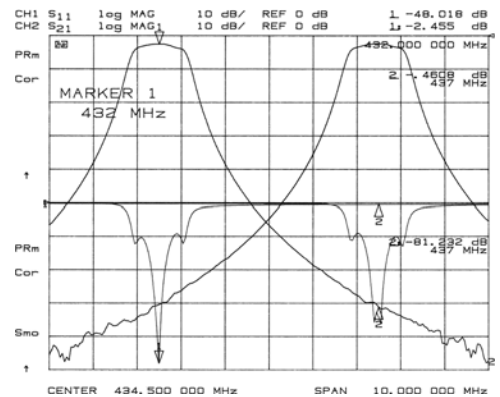

DUPLEXERS - BASE STATION ANTENNA

375 - 440 MHz

ELECTRICAL SPECIFICATIONS

Model Number	65546/SBB	65548/SBB	655410/SBB	655412/SBB
Frequency Band (MHz)	375-440	375-440	375-440	375-440
Input Power	150 W	150 W	150 W	150 W
Spacing Min Space vs Loss Max Loss	5.0 MHz 2.3 dB	5.0 MHz 2.7 dB	5.0 MHz 3.3 dB	5.0 MHz 4.0 dB
Isolation @ min Spacing	70+ dB	70+ dB	75+ dB	75+ dB
Cavities Size / Qty.	4" / 6	4" / 8	4" / 10	4" / 12
List Price	$1,901.00	$2,490.00	$3,142.00	$3,801.00

MECHANICAL SPECIFICATIONS

Dim (HxWxD) (Max.)	Inches	8 3/4 x 19 x 19	8 3/4 x 19 x 19	15 3/4 x 19 x 19	15 3/4 x 19 x 19
	Metric	223 x 483 x 483	223 x 483 x 483	401 x 483 x 483	401 x 483 x 483
Connectors		N Female	N Female	N Female	N Female
Finish		EMR Gray	EMR Gray	EMR Gray	EMR Gray
Ship Weight: lbs. kg.		33 15.0	42 19.1	50 22.7	55 25.0

Dimensions are based on mounted position in a standard relay rack

65548/SBB

BAND PASS