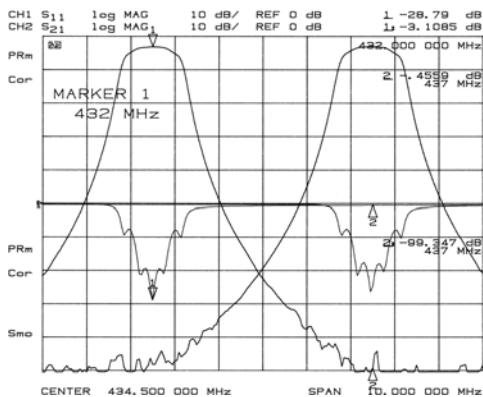

### MECHANICAL SPECIFICATIONS

Dim (HxWxD) (Max.)	Inches	8 3/4 x 19 x 19	8 3/4 x 19 x 19	15 3/4 x 19 x 19	15 3/4 x 19 x 19
	Metric	223 x 483 x 483	223 x 483 x 483	401 x 483 x 483	401 x 483 x 483
Connectors		N Female	N Female	N Female	N Female
Finish		EMR Gray	EMR Gray	EMR Gray	EMR Gray
Ship Weight: lbs. kg.		33 15.0	42 19.1	50 22.7	55 25.0

Dimensions are based on mounted position in a standard relay rack

65546/SBB

65548/SBB

655410/SBB

655412/SBB

BAND PASS