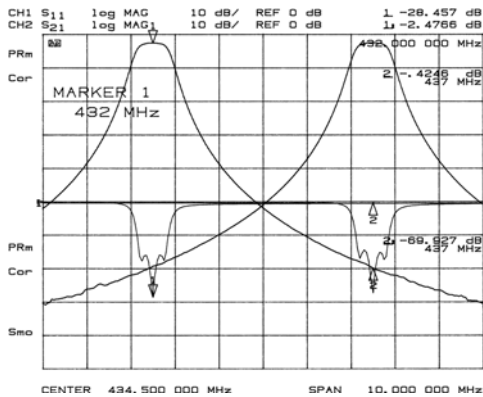

DUPLEXERS - BASE STATION ANTENNA

375 - 440 MHz

ELECTRICAL SPECIFICATIONS

Model Number	65546/SBB	65548/SBB	655410/SBB	655412/SBB
Frequency Band (MHz)	375-440	375-440	375-440	375-440
Input Power	150 W	150 W	150 W	150 W
Spacing Min Space vs Loss Max Loss	5.0 MHz 2.3 dB	5.0 MHz 2.7 dB	5.0 MHz 3.3 dB	5.0 MHz 4.0 dB
Isolation @ min Spacing	70+ dB	70+ dB	75+ dB	75+ dB
Cavities Size / Qty.	4" / 6	4" / 8	4" / 10	4" / 12
List Price	$1,901.00	$2,490.00	$3,142.00	$3,801.00

MECHANICAL SPECIFICATIONS

Dim (HxWxD) (Max.)	Inches	8 3/4 x 19 x 19	8 3/4 x 19 x 19	15 3/4 x 19 x 19	15 3/4 x 19 x 19
	Metric	223 x 483 x 483	223 x 483 x 483	401 x 483 x 483	401 x 483 x 483
Connectors		N Female	N Female	N Female	N Female
Finish		EMR Gray	EMR Gray	EMR Gray	EMR Gray
Ship Weight: lbs. kg.		33 15.0	42 19.1	50 22.7	55 25.0

Dimensions are based on mounted position in a standard relay rack

65546/SBB

BAND PASS