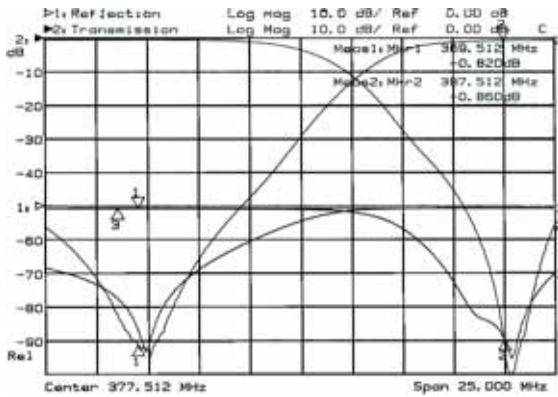

DUPLEXERS - MOBILE ANTENNA

300 - 512 MHz

65316-0/MA
65316-0/MB

65316-0/MC

ELECTRICAL SPECIFICATIONS

Model Number	65316-0/MA	65316-0/MB	65316-0/MC
Frequency Band (MHz)	300-375	375-440	440-512
Input Power	40 W	40 W	40 W
Spacing vs Loss	Min Space 5.0 MHz Max Loss 1.2 dB	5.0 MHz 1.2 dB	5.0 MHz 1.2 dB
Spacing vs Loss	Max Space 15 MHz Min Loss 1.0 dB	15 MHz 1.0 dB	15 MHz 1.0 dB
Isolation	Min Type 70+ dB 75 dB	70+ dB 75 dB	70+ dB 75 dB
List Price	\$300.00	\$300.00	\$300.00

MECHANICAL SPECIFICATIONS

Dim (HxWxD)	Inches	1 3/8 x 6 1/8 x 5	1 3/8 x 6 1/8 x 5	1 3/8 x 6 1/8 x 8 3/4
	Metric	35 x 156 x 127	35 x 156 x 127	35 x 156 x 223
Connectors		N FEM	N FEM	N FEM
Finish		Black	Black	Black
Ship Weight: lbs.		6	3	3
kg.		1.4	1.4	1.4