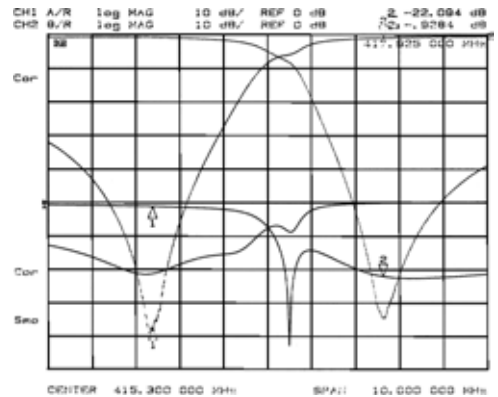

65316-0/MB