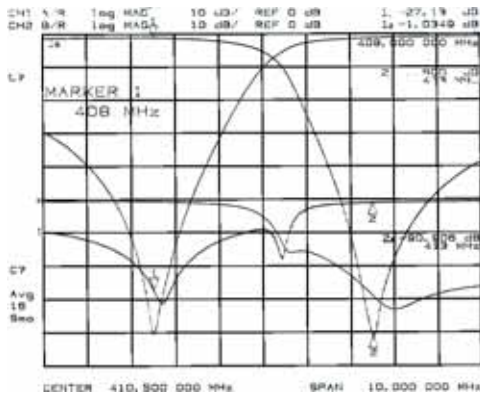

65316-0/MC

MOBILE