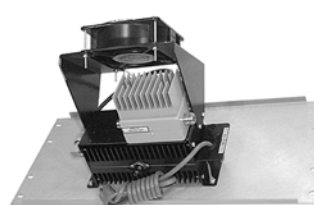

INTERMODULATION CONTROL DEVICES

66 - 88 MHz

Model No. List Price	Description	Frequency	Pwr: Input Refl	Bandwidth: Fixed	Insertion Loss	Isolation	Load Termination	Actual Dimensions Inches Metric	Ship Wt. lbs kg.
7340/0 $475.00	Circulator, 50 Watts	66-88	50 W -	See Page 38 Figure 1 & 2	0.50 dB	35+ dB	0	1 5/8 x 4 1/2 x 4 42 x 115 x 102	4 1.9
7340/2 $495.00	Single Isolator, 15 Watt Load	66-88	30 W 15 W	See Page 38 Figure 1 & 2	0.50 dB	35+ dB	15 W	1 5/8 x 4 1/2 x 5 42 x 115 x 127	4 1.9
7340/3 $535.00	Single Isolator, 30 Watt Load	66-88	50 W 30 W	See Page 38 Figure 1 & 2	0.50 dB	35+ dB	30 W	1 5/8 x 4 1/2 x 5 42 x 115 x 127	4 1.9
7340/4 $575.00	Single Isolator, 60 Watt Load	66-88	50 W 50 W	See Page 38 Figure 1 & 2	0.50 dB	35+ dB	60 W	1 5/8 x 4 1/2 x 6 1/2 42 x 115 x 166	4 1.9
7350/0H $670.00	Circulator, 100 Watts	66-88	100 W -	See Page 38 Figure 1 & 2	0.50 dB	35+ dB	0	3 1/8 x 4 1/2 x 3 7/8 80 x 115 x 99	4 1.9
7350/4H $760.00	Single Isolator, 60 Watt Load	66-88	100 W 60 W	See Page 38 Figure 1 & 2	0.50 dB	35+ dB	60 W	3 1/8 x 4 1/2 x 6 1/2 80 x 115 x 166	4 1.9
7350/4AH $775.00	Single Isolator, 75 Watt Load	66-88	100 W 75 W	See Page 38 Figure 1 & 2	0.50 dB	35+ dB	75 W	3 1/8 x 4 1/2 x 7 5/8 80 x 115 x 194	5 2.3
7350/5H $955.00	Single Isolator, 125 Watt Load	66-88	100 W 100 W	See Page 38 Figure 1 & 2	0.50 dB	35+ dB	125 W	6 1/2 x 8 1/2 x 6 3/4 166 x 216 x 172	7 3.2
7350/5HF $1,195.00	Single Isolator, 125 watt Load	66-88	150 W 125 W	See Page 38 Figure 1 & 2	0.50 dB	35+ dB	125 W	8 3/4 x 19 x 9 1/4 223 x 483 x 235	12 5.5
7350/5AHF $1,250.00	Single Isolator, 150 Watt Load	66-88	150 W 150 W	See Page 38 Figure 1 & 2	0.50 dB	35+ dB	150 W	8 3/4 x 19 x 9 1/2 223 x 483 x 242	14 6.4

7340/0

7340/3

7340/4

7350/5AHF